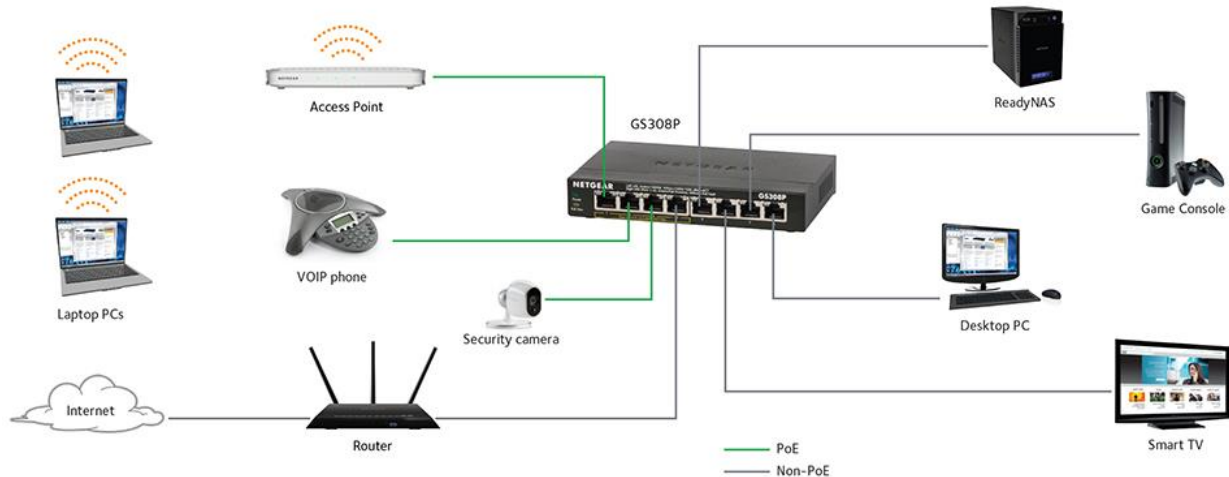

NETGEAR

SOHO Gigabit Ethernet Switches (GS308P)

NETGEAR 300 Series Gigabit Ethernet Unmanaged Switches provide easy, reliable, and affordable network connectivity for home and small offices. With these unmanaged plug-and-play switches, you can expand your network connections to multiple devices instantly. The GS308P with Power-over-Ethernet (PoE) provides power and data from a single Ethernet (CAT-5) cable to devices such as IP cameras, VoIP/Internet-based phones, wireless access points, etc.

- Auto-MDI/MDIX eliminates the need for crossover cables
- LED indicators for ease of use
- Energy-efficient technology for power savings
- Fanless design for silent operation
- Auto-negotiation for automatic connection at the highest common speed between switch and an end device
- Non-blocking switching architecture for maximum throughput at wire speed
- 802.1p QoS for traffic/frame prioritization
- Plug-and-play; no setup required
- Durable and rugged metal case
- Desktop or wall-mountable; GS324 is also rack-mountable (rack-mount kit included)
- Ideal for small office and home networks
- Standards-based technology ensures interoperability with any standards-based devices in the existing network

- Power up to 4 PoE-capable devices (15.4W per device up to 53W total PoE power) (GS308P only)
- 802.3af Power Over Ethernet (PoE) for IP cameras, VoIP/ Internet-based phones, wireless access points (GS308P only)